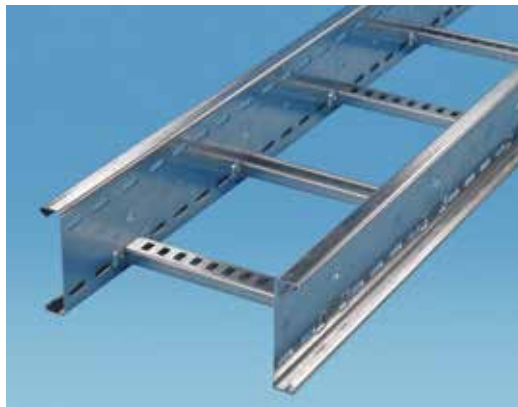

CABLE LADDER

CABLE LADDER

L4 Cable Ladder Medium Duty - 100mm Sidewall

Product Code	Ladder Width (mm)	Sidewall Height (mm)
L4L/150	150	100
L4L/300	300	100
L4L/450	450	100
L4L/600	600	100
L4L/750	750	100
L4L/900	900	100

L5 Cable Ladder Heavy Duty - 125mm Sidewall

Product Code	Ladder Width (mm)	Sidewall Height (mm)
L5L/150	150	125
L5L/300	300	125
L5L/450	450	125
L5L/600	600	125
L5L/750	750	125
L5L/900	900	125

L6 Cable Ladder Extra Heavy Duty - 150mm Sidewall

Product Code	Ladder Width (mm)	Sidewall Height (mm)
L6L/150	150	150
L6L/300	300	150
L6L/450	450	150
L6L/600	600	150
L6L/750	750	150
L6L/900	900	150

		Code Suffix
BRITISH STANDARD	Complies with BS EN 61537	
FULL TECHNICAL SUBMITTAL AVAILABLE ON REQUEST		
STANDARD LENGTH	3.0 metres	
STANDARD FINISH	Hot-Dip Pre-Galvanised to BS EN 10346	/G
SPECIAL FINISH	Epoxy Powder Coated Black/White	/EP
All couplers must be ordered separately.		