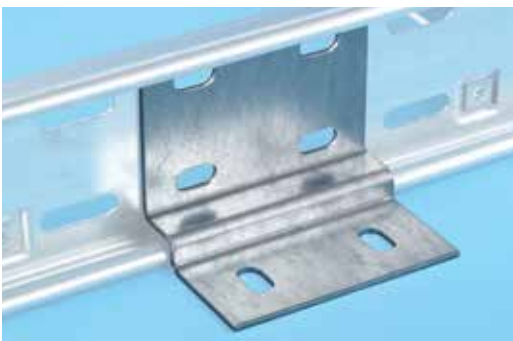

Earth Continuity Strap

Product Code: **LECS**

Cover Bracket

Product Code: **LAD/BRK**

Coupler Fixings

Product Code: **LADFX**

Each pack consists of 16 x M10 nuts, bolts and spring washers.

CABLE LADDER

Hold Down Clip

Product Code: **LHC**

Supplied as single item.

Boltable Hold Down Bracket

Product Code: **LBHB**

Supplied as single item.

Hold Down Bracket

Product Code	Sidewall Height (mm)
L4HB	100
L5HB	125
L6HB	150

Supplied as single item.

Wall Bracket

Product Code	Sidewall Height (mm)
L4WB	100
L5WB	125
L6WB	150

Supplied as single item.

Suspension Clip

Product Code	Sidewall Height (mm)
L4SC	100
L5SC	125
L6SC	150

Supplied as single item.