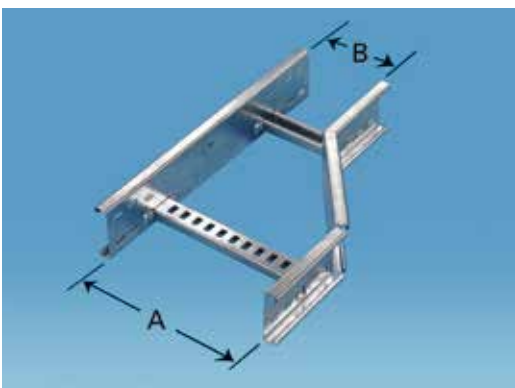

450, 600, 750, and 900mm

Straight Reducer

Product Code	Ladder Width		Sidewall Height (mm)
	A (mm)	B (mm)	
L4SR/A/B	PLEASE STATE WHEN ORDERING		100
L5SR/A/B			125
L6SR/A/B			150

Offset Reducer - Left Hand

Product Code	Ladder Width		Sidewall Height (mm)
	A (mm)	B (mm)	
L4LR/A/B	PLEASE STATE WHEN ORDERING		100
L5LR/A/B			125
L6LR/A/B			150

Offset Reducer - Right Hand

Product Code	Ladder Width		Sidewall Height (mm)
	A (mm)	B (mm)	
L4RR/A/B	PLEASE STATE WHEN ORDERING		100
L5RR/A/B			125
L6RR/A/B			150