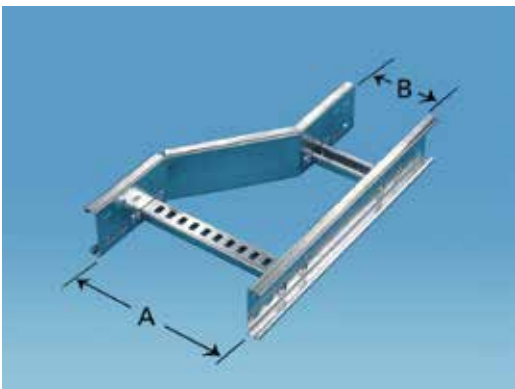

Offset Reducer - Left Hand

Product Code	Ladder Width		Sidewall Height (mm)
	A (mm)	B (mm)	
L4LR/A/B	PLEASE STATE WHEN ORDERING		100
L5LR/A/B			125
L6LR/A/B			150