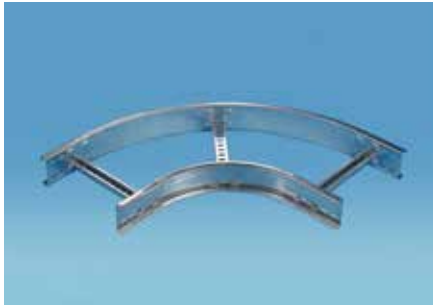

CABLE LADDER

CABLE LADDER

L4 Cable Ladder Medium Duty - 100mm Sidewall

Product Code	Ladder Width (mm)	Sidewall Height (mm)
L4L/150	150	100
L4L/300	300	100
L4L/450	450	100
L4L/600	600	100
L4L/750	750	100
L4L/900	900	100

L5 Cable Ladder Heavy Duty - 125mm Sidewall

Product Code	Ladder Width (mm)	Sidewall Height (mm)
L5L/150	150	125
L5L/300	300	125
L5L/450	450	125
L5L/600	600	125
L5L/750	750	125
L5L/900	900	125

L6 Cable Ladder Extra Heavy Duty - 150mm Sidewall

Product Code	Ladder Width (mm)	Sidewall Height (mm)
L6L/150	150	150
L6L/300	300	150
L6L/450	450	150
L6L/600	600	150
L6L/750	750	150
L6L/900	900	150

		Code Suffix
BRITISH STANDARD	Complies with BS EN 61537	
FULL TECHNICAL SUBMITTAL AVAILABLE ON REQUEST		
STANDARD LENGTH	3.0 metres	
STANDARD FINISH	Hot-Dip Pre-Galvanised to BS EN 10346	/G
SPECIAL FINISH	Epoxy Powder Coated Black/White	/EP
All couplers must be ordered separately.		

CABLE LADDER

Flat Bend

Other Angles available:

30, 45, and 60 degrees

Other Radii available:

450, 600, 750, and 900mm

Product Code	Ladder Width (mm)	Sidewall Height (mm)	Angle (degrees)	Radius (mm)
L4B/150/90/R300	150	100	90	300
L4B/300/90/R300	300	100	90	300
L4B/450/90/R300	450	100	90	300
L4B/600/90/R300	600	100	90	300
L4B/750/90/R300	750	100	90	300
L4B/900/90/R300	900	100	90	300
L5B/150/90/R300	150	125	90	300
L5B/300/90/R300	300	125	90	300
L5B/450/90/R300	450	125	90	300
L5B/600/90/R300	600	125	90	300
L5B/750/90/R300	750	125	90	300
L5B/900/90/R300	900	125	90	300
L6B/150/90/R300	150	150	90	300
L6B/300/90/R300	300	150	90	300
L6B/450/90/R300	450	150	90	300
L6B/600/90/R300	600	150	90	300
L6B/750/90/R300	750	150	90	300
L6B/900/90/R300	900	150	90	300