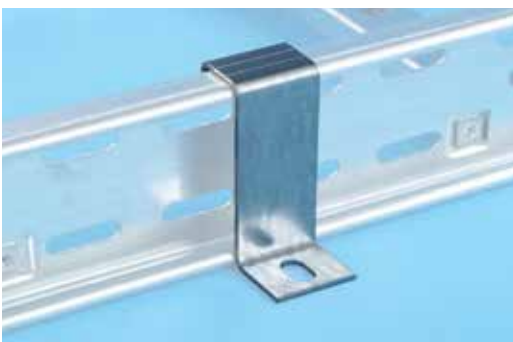

Hold Down Clip

Product Code: **LHC**

Supplied as single item.

Boltable Hold Down Bracket

Product Code: **LBHB**

Supplied as single item.

Hold Down Bracket

Product Code	Sidewall Height (mm)
L4HB	100
L5HB	125
L6HB	150

Supplied as single item.

Wall Bracket

Product Code	Sidewall Height (mm)
L4WB	100
L5WB	125
L6WB	150

Supplied as single item.

Suspension Clip

Product Code	Sidewall Height (mm)
L4SC	100
L5SC	125
L6SC	150

Supplied as single item.