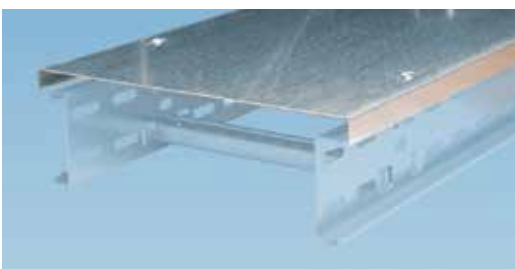

Cover

Covers are available for the complete range, including accessories.

Add C to the start of the Product Code.

Ordering Details - e.g. 4-Way Crosspiece Cover for 150mm wide Ladder with 300mm radius - Product Code CL4X/150/R300/G

Supplied complete with fixings. Length: 1.5 metres