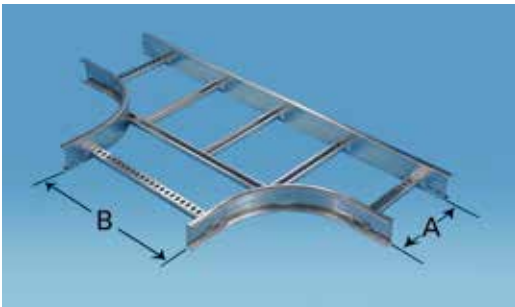

CABLE LADDER

Unequal Tee

Product Code	Ladder Width		Sidewall Height (mm)	Radius (mm)
	A (mm)	B (mm)		
L4UT/A/B/R300	PLEASE STATE WHEN ORDERING		100	300
L5UT/A/B/R300			125	300
L6UT/A/B/R300			150	300

Other Radii available:

450, 600, 750, and 900mm