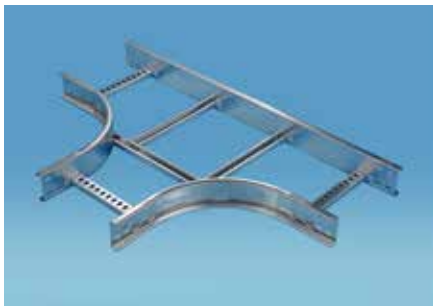

Equal Tee

Other Radii available:

450, 600, 750, and 900mm

Product Code	Ladder Width (mm)	Sidewall Height (mm)	Radius (mm)
L4T/150/R300	150	100	300
L4T/300/R300	300	100	300
L4T/450/R300	450	100	300
L4T/600/R300	600	100	300
L4T/750/R300	750	100	300
L4T/900/R300	900	100	300
L5T/150/R300	150	125	300
L5T/300/R300	300	125	300
L5T/450/R300	450	125	300
L5T/600/R300	600	125	300
L5T/750/R300	750	125	300
L5T/900/R300	900	125	300
L6T/150/R300	150	150	300
L6T/300/R300	300	150	300
L6T/450/R300	450	150	300
L6T/600/R300	600	150	300
L6T/750/R300	750	150	300
L6T/900/R300	900	150	300