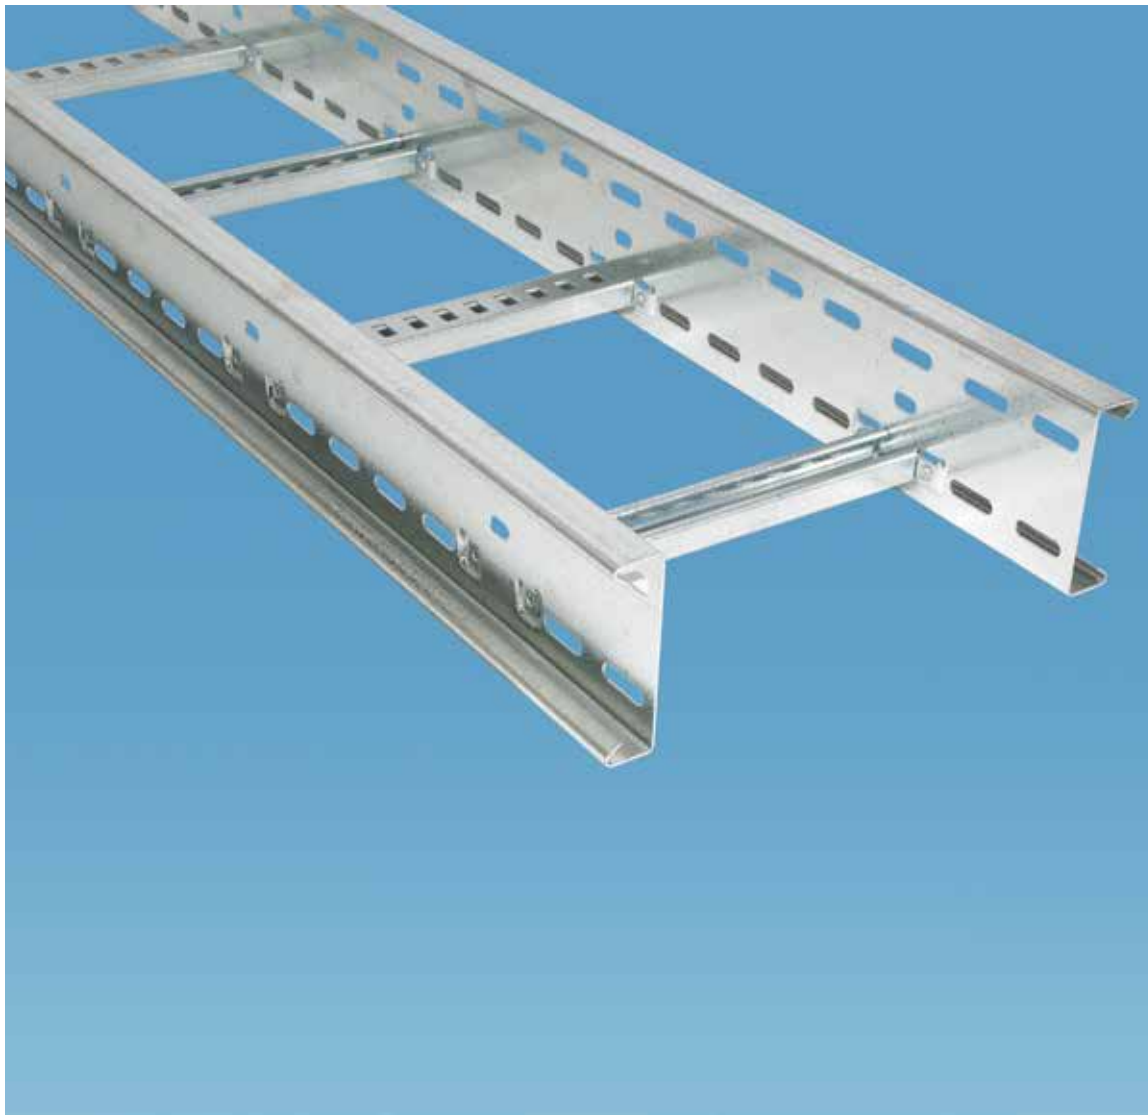

CABLE LADDER

CABLE LADDER

L4 Cable Ladder Medium Duty - 100mm Sidewall

Product Code	Ladder Width (mm)	Sidewall Height (mm)
L4L/150	150	100
L4L/300	300	100
L4L/450	450	100
L4L/600	600	100
L4L/750	750	100
L4L/900	900	100

L5 Cable Ladder Heavy Duty - 125mm Sidewall

Product Code	Ladder Width (mm)	Sidewall Height (mm)
L5L/150	150	125
L5L/300	300	125
L5L/450	450	125
L5L/600	600	125
L5L/750	750	125
L5L/900	900	125

L6 Cable Ladder Extra Heavy Duty - 150mm Sidewall

Product Code	Ladder Width (mm)	Sidewall Height (mm)
L6L/150	150	150
L6L/300	300	150
L6L/450	450	150
L6L/600	600	150
L6L/750	750	150
L6L/900	900	150

		Code Suffix
BRITISH STANDARD	Complies with BS EN 61537	
FULL TECHNICAL SUBMITTAL AVAILABLE ON REQUEST		
STANDARD LENGTH	3.0 metres	
STANDARD FINISH	Hot-Dip Pre-Galvanised to BS EN 10346	/G
SPECIAL FINISH	Epoxy Powder Coated Black/White	/EP
All couplers must be ordered separately.		

CABLE LADDER

Flat Bend

Other Angles available:

30, 45, and 60 degrees

Other Radii available:

450, 600, 750, and 900mm

Product Code	Ladder Width (mm)	Sidewall Height (mm)	Angle (degrees)	Radius (mm)
L4B/150/90/R300	150	100	90	300
L4B/300/90/R300	300	100	90	300
L4B/450/90/R300	450	100	90	300
L4B/600/90/R300	600	100	90	300
L4B/750/90/R300	750	100	90	300
L4B/900/90/R300	900	100	90	300
L5B/150/90/R300	150	125	90	300
L5B/300/90/R300	300	125	90	300
L5B/450/90/R300	450	125	90	300
L5B/600/90/R300	600	125	90	300
L5B/750/90/R300	750	125	90	300
L5B/900/90/R300	900	125	90	300
L6B/150/90/R300	150	150	90	300
L6B/300/90/R300	300	150	90	300
L6B/450/90/R300	450	150	90	300
L6B/600/90/R300	600	150	90	300
L6B/750/90/R300	750	150	90	300
L6B/900/90/R300	900	150	90	300