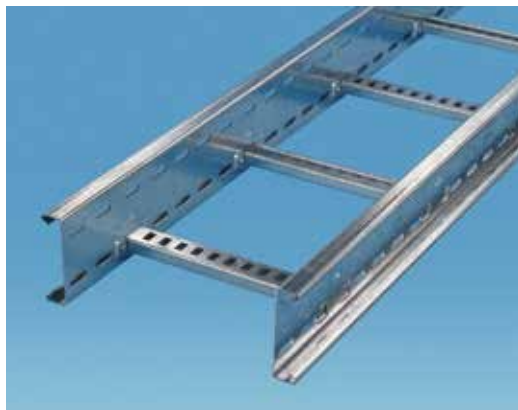

CABLE LADDER

CABLE LADDER

L4 Cable Ladder Medium Duty - 100mm Sidewall

Product Code	Ladder Width (mm)	Sidewall Height (mm)
L4L/150	150	100
L4L/300	300	100
L4L/450	450	100
L4L/600	600	100
L4L/750	750	100
L4L/900	900	100

L5 Cable Ladder Heavy Duty - 125mm Sidewall

Product Code	Ladder Width (mm)	Sidewall Height (mm)
L5L/150	150	125
L5L/300	300	125
L5L/450	450	125
L5L/600	600	125
L5L/750	750	125
L5L/900	900	125

L6 Cable Ladder Extra Heavy Duty - 150mm Sidewall

Product Code	Ladder Width (mm)	Sidewall Height (mm)
L6L/150	150	150
L6L/300	300	150
L6L/450	450	150
L6L/600	600	150
L6L/750	750	150
L6L/900	900	150

		Code Suffix
BRITISH STANDARD	Complies with BS EN 61537	
FULL TECHNICAL SUBMITTAL AVAILABLE ON REQUEST		
STANDARD LENGTH	3.0 metres	
STANDARD FINISH	Hot-Dip Pre-Galvanised to BS EN 10346	/G
SPECIAL FINISH	Epoxy Powder Coated Black/White	/EP
All couplers must be ordered separately.		