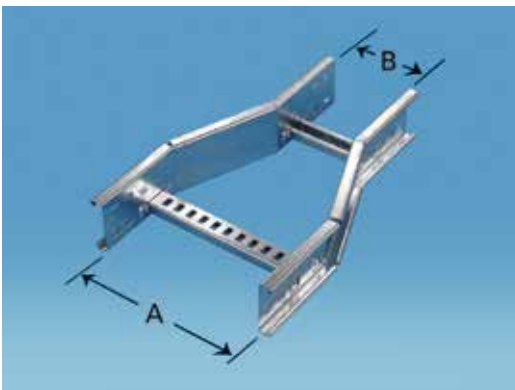

Straight Reducer

Product Code	Ladder Width		Sidewall Height (mm)
	A (mm)	B (mm)	
L4SR/A/B	PLEASE STATE WHEN ORDERING		100
L5SR/A/B			125
L6SR/A/B			150