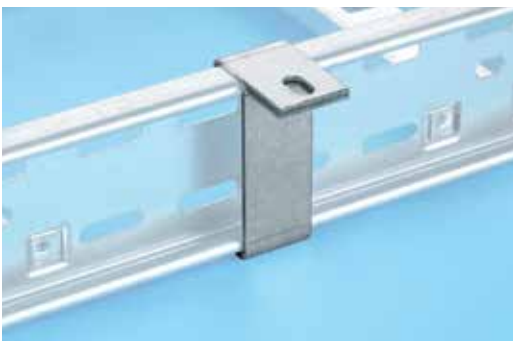

Hold Down Clip

Product Code: **LHC**

Supplied as single item.

Boltable Hold Down Bracket

Product Code: **LBHB**

Supplied as single item.

Hold Down Bracket

Product Code	Sidewall Height (mm)
L4HB	100
L5HB	125
L6HB	150

Supplied as single item.

Wall Bracket

Product Code	Sidewall Height (mm)
L4WB	100
L5WB	125
L6WB	150

Supplied as single item.

Suspension Clip

Product Code	Sidewall Height (mm)
L4SC	100
L5SC	125
L6SC	150

Supplied as single item.